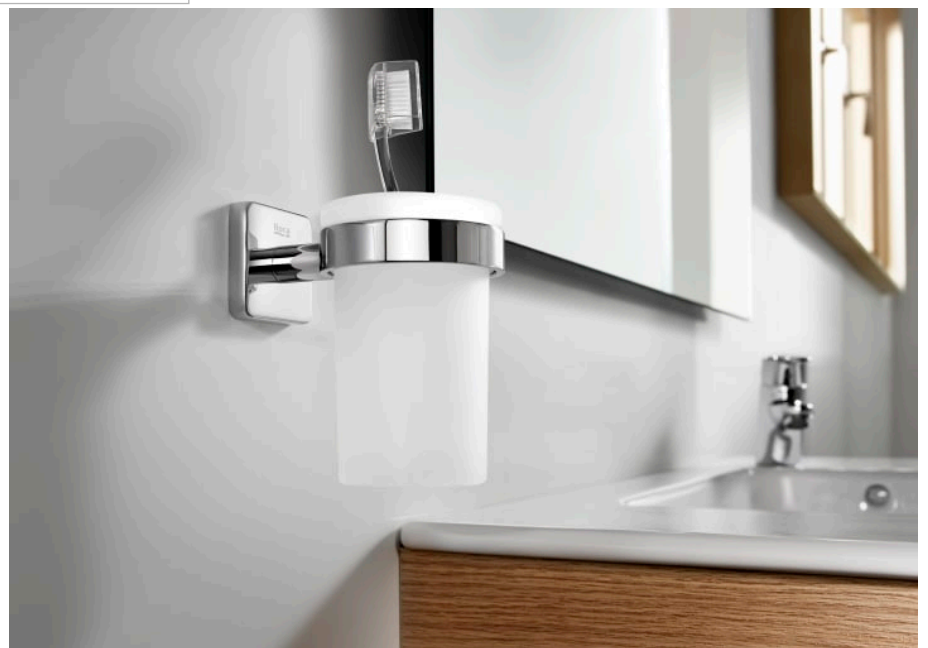

**VICTORIA**

**Towel rail (Can be installed with screws or adhesive)**

**DIMENSIONS**

Length	400 mm
Width	64 mm
Height	50 mm

**COLOURS AND FINISHES**

01 Polished

**PRICE (VAT INCLUDED)**

**£77.09**

**TECHNICAL DRAWINGS**

**FEATURES**

- Finish: Polished
- Installation type: Wall-mounted
- Material: Metal
- Shape: Straight
- Suitable for: Basin

## Victoria

An extensive accessories range with a functional and timeless design. Besides the installation with screws, Victoria allows an adhesive fixation system that prevents drilling and guarantees high resistance (up to 5 kg. of static load). The perfect suit for for private bathrooms, semi-public areas and public spaces, including solutions for people with reduced mobility.